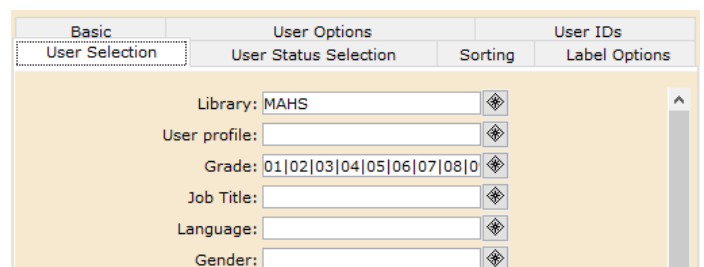

6. Click the RUN NOW button