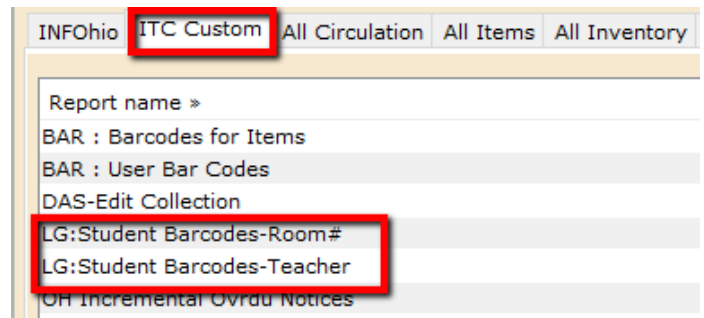

Printing Student Barcodes with each homeroom starting on a new page.

There are two templates created to assist you.
The reports are located on the ITC CUSTOM tab within the Reports section of WorkFlows

The report names start with LG to designate that they were created by LGCA

LG: Student Barcodes - Room#

Will produce student barcodes, with the room # located in the first block of the printout

LG: Student Barcodes - Teacher

Will produce student barcodes, with the teacher name located in the first block of the printout

Steps for running both reports are identical.
A sample for each report can be found at the end of these directions

1. Go to REPORTS AND NOTICES group
2. Click on SCHEDULE NEW REPORTS
3. Go to the ITC CUSTOM tab
4. Select the report
5. Either double click the report name
  or
  Click the "Setup & Schedule" button

If you go to the USER SELECTION tab, you will notice that the LIBRARY field is already filled in.
It will auto fill in with the library that is associated with your login.

You may change it if you wish

The GRADE field is set to retrieve all grades in your building